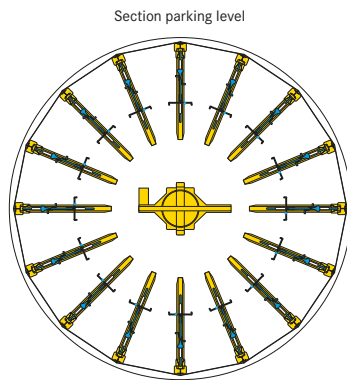

■ WÖHR Bikesafe 885/16 (58 parking places), handlebar width 76 cm

■ WÖHR Bikesafe 885/16 (58 parking places), handlebar width 83 cm

■ WÖHR Bikesafe 885/20 (74 parking places), handlebar width 76 cm

■ WÖHR Bikesafe 885/20 (74 parking places), handlebar width 83 cm

■ WÖHR Bikesafe 885/24 (90 parking places), handlebar width 76 cm

■ WÖHR Bikesafe 885/24 (90 parking places), handlebar width 83 cm