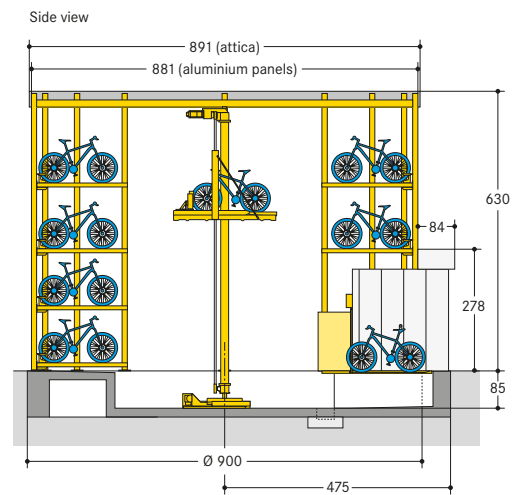

■ WÖHR Bikesafe 885/16 (58 parking places), handlebar width 76 cm

■ WÖHR Bikesafe 885/16 (58 parking places), handlebar width 83 cm

■ WÖHR Bikesafe 885/20 (74 parking places), handlebar width 76 cm

■ WÖHR Bikesafe 885/20 (74 parking places), handlebar width 83 cm

■ WÖHR Bikesafe 885/24 (90 parking places), handlebar width 76 cm

■ WÖHR Bikesafe 885/24 (90 parking places), handlebar width 83 cm