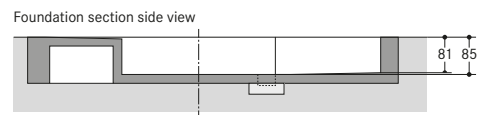

■ WÖHR Bikesafe 885/16 (58 parking places), handlebar width 76 cm

■ WÖHR Bikesafe 885/16 (58 parking places), handlebar width 83 cm

■ WÖHR Bikesafe 885/20 (74 parking places), handlebar width 76 cm

■ WÖHR Bikesafe 885/20 (74 parking places), handlebar width 83 cm

■ WÖHR Bikesafe 885/24 (90 parking places), handlebar width 76 cm

■ WÖHR Bikesafe 885/24 (90 parking places), handlebar width 83 cm