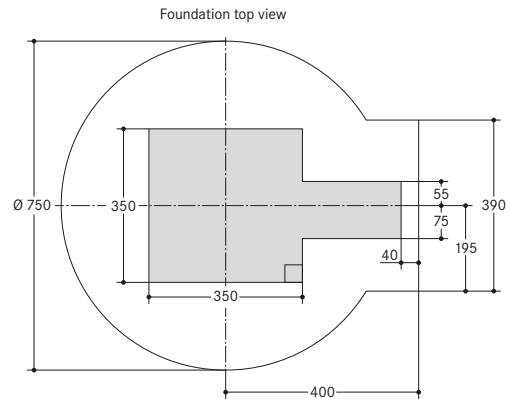

■ WÖHR Bikesafe 885/16 (58 parking places), handlebar width 76 cm

■ WÖHR Bikesafe 885/16 (58 parking places), handlebar width 83 cm

■ WÖHR Bikesafe 885/20 (74 parking places), handlebar width 76 cm

■ WÖHR Bikesafe 885/20 (74 parking places), handlebar width 83 cm

■ WÖHR Bikesafe 885/24 (90 parking places), handlebar width 76 cm

■ WÖHR Bikesafe 885/24 (90 parking places), handlebar width 83 cm