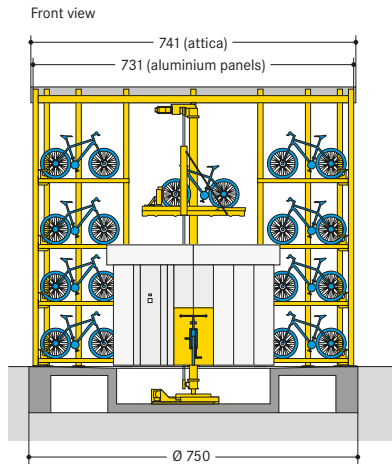

■ WÖHR Bikesafe 885/16 (58 parking places), handlebar width 76 cm

■ WÖHR Bikesafe 885/16 (58 parking places), handlebar width 83 cm

■ WÖHR Bikesafe 885/20 (74 parking places), handlebar width 76 cm

■ WÖHR Bikesafe 885/20 (74 parking places), handlebar width 83 cm

■ WÖHR Bikesafe 885/24 (90 parking places), handlebar width 76 cm

■ WÖHR Bikesafe 885/24 (90 parking places), handlebar width 83 cm