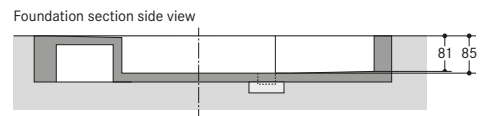

■ WÖHR Bikesafe 885/16 (58 parking places), handlebar width 76 cm

■ WÖHR Bikesafe 885/16 (58 parking places), handlebar width 83 cm

■ WÖHR Bikesafe 885/20 (74 parking places), handlebar width 76 cm

■ WÖHR Bikesafe 885/20 (74 parking places), handlebar width 83 cm

■ WÖHR Bikesafe 885/24 (90 parking places), handlebar width 76 cm

■ WÖHR Bikesafe 885/24 (90 parking places), handlebar width 83 cm