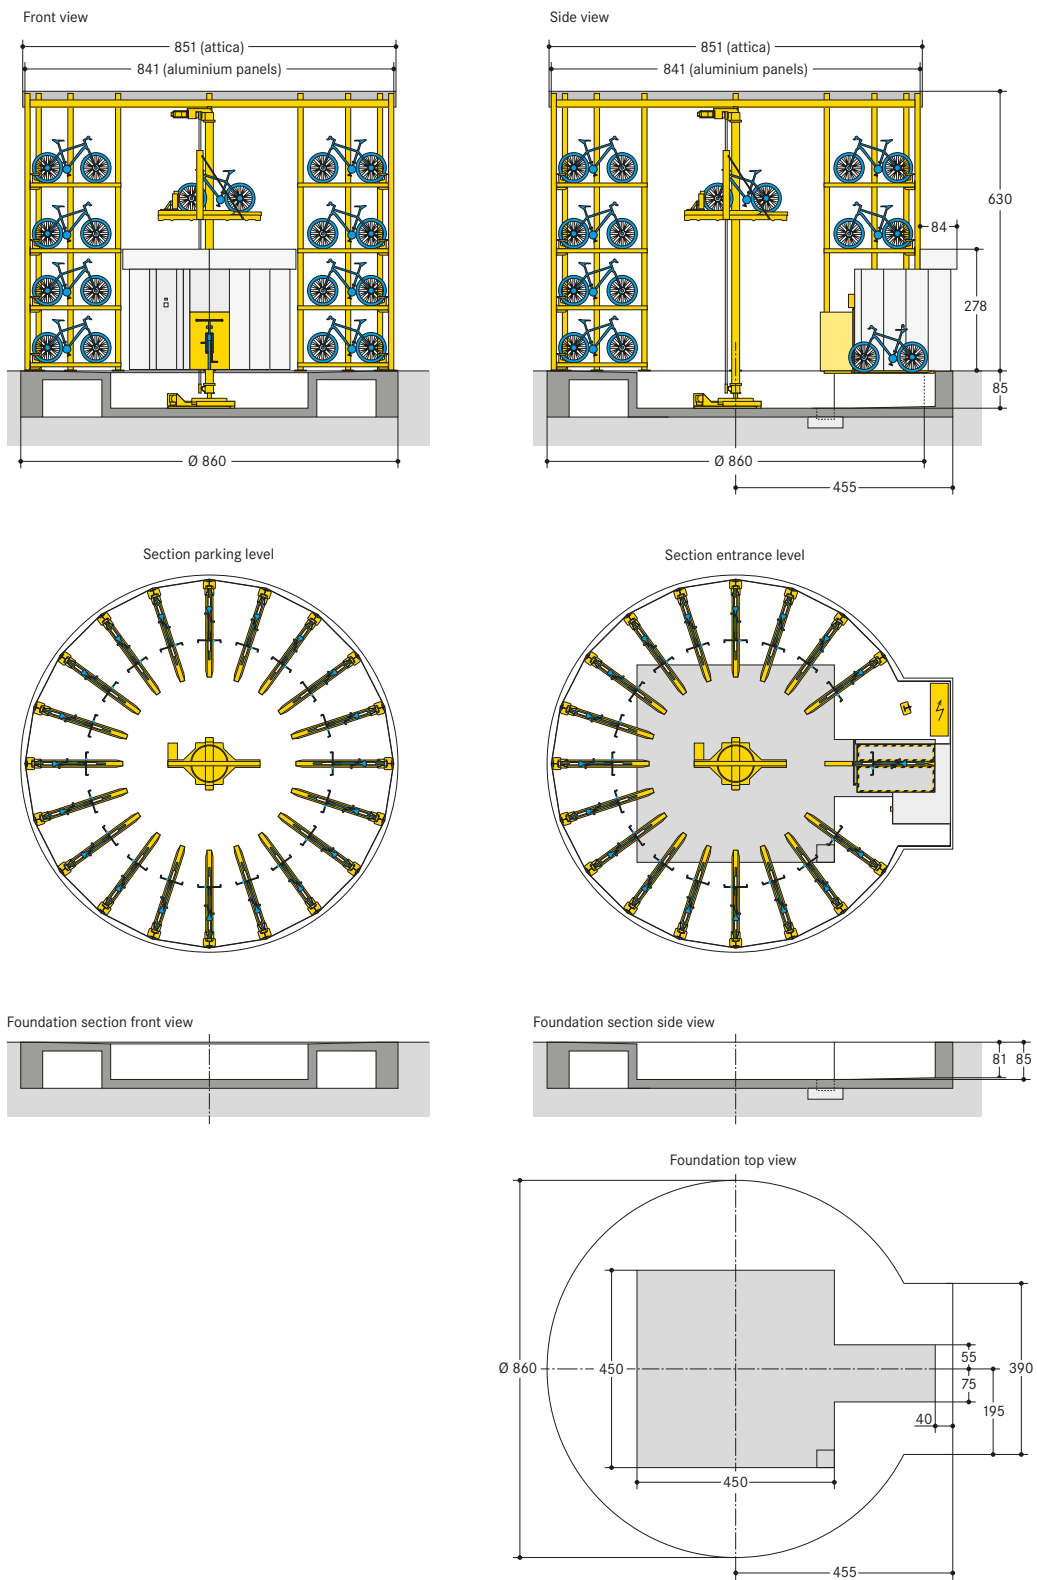

■ WÖHR Bikesafe 885/16 (58 parking places), handlebar width 76 cm

■ WÖHR Bikesafe 885/16 (58 parking places), handlebar width 83 cm

■ WÖHR Bikesafe 885/20 (74 parking places), handlebar width 76 cm

■ WÖHR Bikesafe 885/20 (74 parking places), handlebar width 83 cm

■ WÖHR Bikesafe 885/24 (90 parking places), handlebar width 76 cm

■ WÖHR Bikesafe 885/24 (90 parking places), handlebar width 83 cm