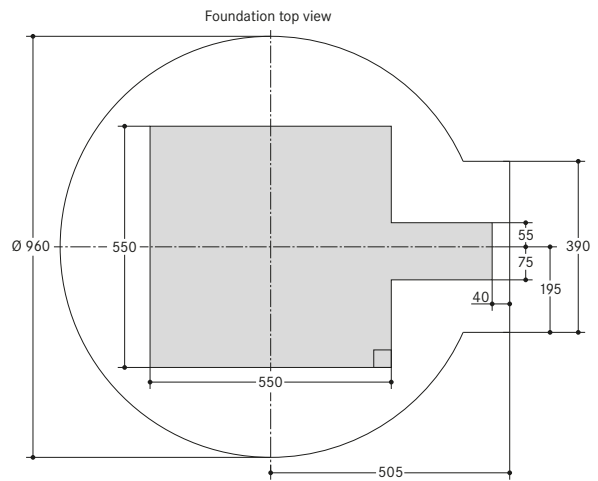

■ WÖHR Bikesafe 885/16 (58 parking places), handlebar width 76 cm

■ WÖHR Bikesafe 885/16 (58 parking places), handlebar width 83 cm

■ WÖHR Bikesafe 885/20 (74 parking places), handlebar width 76 cm

■ WÖHR Bikesafe 885/20 (74 parking places), handlebar width 83 cm

■ WÖHR Bikesafe 885/24 (90 parking places), handlebar width 76 cm

■ WÖHR Bikesafe 885/24 (90 parking places), handlebar width 83 cm