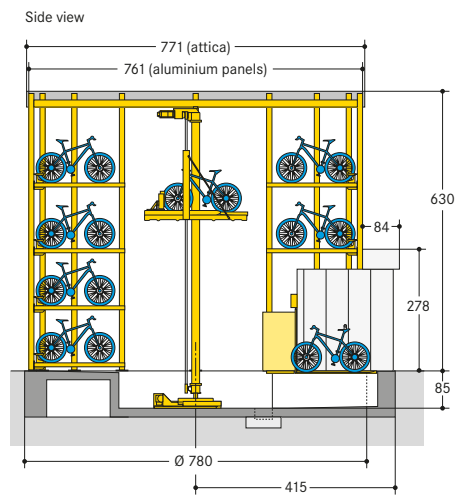

■ WÖHR Bikesafe 885/16 (58 parking places), handlebar width 76 cm

■ WÖHR Bikesafe 885/16 (58 parking places), handlebar width 83 cm

■ WÖHR Bikesafe 885/20 (74 parking places), handlebar width 76 cm

■ WÖHR Bikesafe 885/20 (74 parking places), handlebar width 83 cm

■ WÖHR Bikesafe 885/24 (90 parking places), handlebar width 76 cm

■ WÖHR Bikesafe 885/24 (90 parking places), handlebar width 83 cm