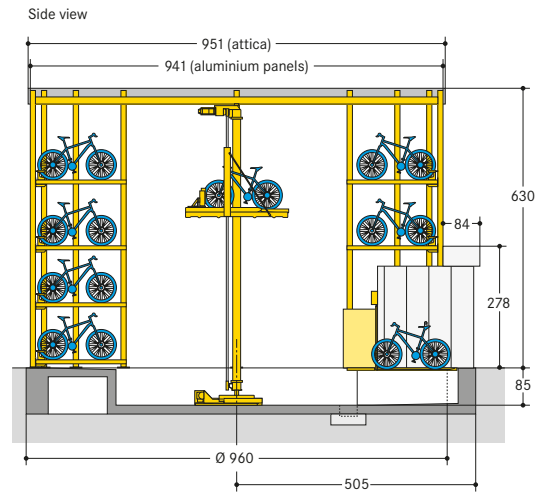

■ WÖHR Bikesafe 885/16 (58 parking places), handlebar width 76 cm

■ WÖHR Bikesafe 885/16 (58 parking places), handlebar width 83 cm

■ WÖHR Bikesafe 885/20 (74 parking places), handlebar width 76 cm

■ WÖHR Bikesafe 885/20 (74 parking places), handlebar width 83 cm

■ WÖHR Bikesafe 885/24 (90 parking places), handlebar width 76 cm

■ WÖHR Bikesafe 885/24 (90 parking places), handlebar width 83 cm