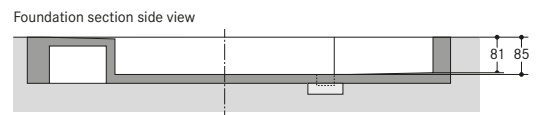

■ WÖHR Bikesafe 885/16 (58 parking places), handlebar width 76 cm

■ WÖHR Bikesafe 885/16 (58 parking places), handlebar width 83 cm

■ WÖHR Bikesafe 885/20 (74 parking places), handlebar width 76 cm

■ WÖHR Bikesafe 885/20 (74 parking places), handlebar width 83 cm

■ WÖHR Bikesafe 885/24 (90 parking places), handlebar width 76 cm

■ WÖHR Bikesafe 885/24 (90 parking places), handlebar width 83 cm