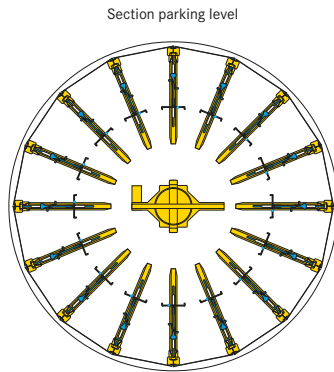

■ WÖHR Bikesafe 885/16 (58 parking places), handlebar width 76 cm

■ WÖHR Bikesafe 885/16 (58 parking places), handlebar width 83 cm

■ WÖHR Bikesafe 885/20 (74 parking places), handlebar width 76 cm

■ WÖHR Bikesafe 885/20 (74 parking places), handlebar width 83 cm

■ WÖHR Bikesafe 885/24 (90 parking places), handlebar width 76 cm

■ WÖHR Bikesafe 885/24 (90 parking places), handlebar width 83 cm