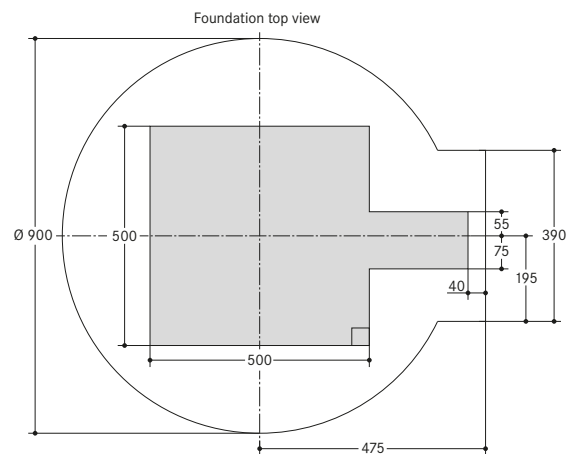

■ WÖHR Bikesafe 885/16 (58 parking places), handlebar width 76 cm

■ WÖHR Bikesafe 885/16 (58 parking places), handlebar width 83 cm

■ WÖHR Bikesafe 885/20 (74 parking places), handlebar width 76 cm

■ WÖHR Bikesafe 885/20 (74 parking places), handlebar width 83 cm

■ WÖHR Bikesafe 885/24 (90 parking places), handlebar width 76 cm

■ WÖHR Bikesafe 885/24 (90 parking places), handlebar width 83 cm