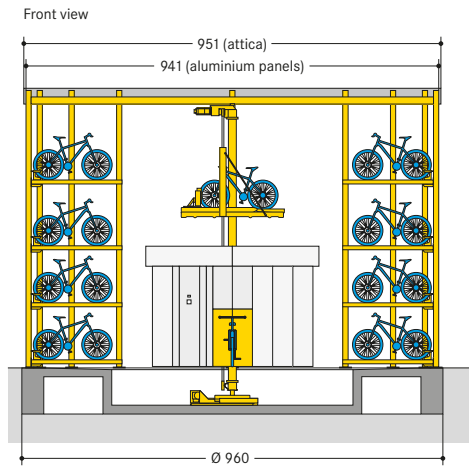

■ WÖHR Bikesafe 885/16 (58 parking places), handlebar width 76 cm

■ WÖHR Bikesafe 885/16 (58 parking places), handlebar width 83 cm

■ WÖHR Bikesafe 885/20 (74 parking places), handlebar width 76 cm

■ WÖHR Bikesafe 885/20 (74 parking places), handlebar width 83 cm

■ WÖHR Bikesafe 885/24 (90 parking places), handlebar width 76 cm

■ WÖHR Bikesafe 885/24 (90 parking places), handlebar width 83 cm