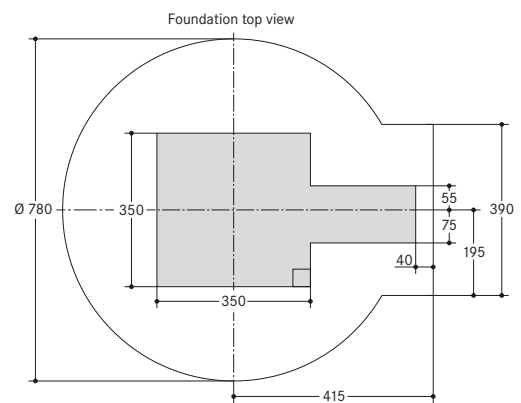

■ WÖHR Bikesafe 885/16 (58 parking places), handlebar width 76 cm

■ WÖHR Bikesafe 885/16 (58 parking places), handlebar width 83 cm

■ WÖHR Bikesafe 885/20 (74 parking places), handlebar width 76 cm

■ WÖHR Bikesafe 885/20 (74 parking places), handlebar width 83 cm

■ WÖHR Bikesafe 885/24 (90 parking places), handlebar width 76 cm

■ WÖHR Bikesafe 885/24 (90 parking places), handlebar width 83 cm