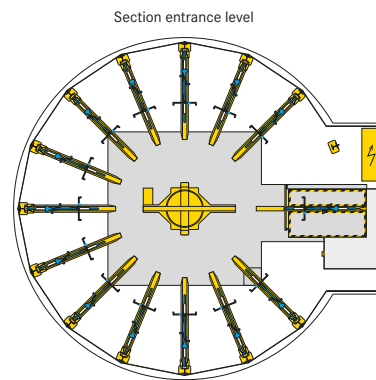

■ WÖHR Bikesafe 885/16 (58 parking places), handlebar width 76 cm

■ WÖHR Bikesafe 885/16 (58 parking places), handlebar width 83 cm

■ WÖHR Bikesafe 885/20 (74 parking places), handlebar width 76 cm

■ WÖHR Bikesafe 885/20 (74 parking places), handlebar width 83 cm

■ WÖHR Bikesafe 885/24 (90 parking places), handlebar width 76 cm

■ WÖHR Bikesafe 885/24 (90 parking places), handlebar width 83 cm