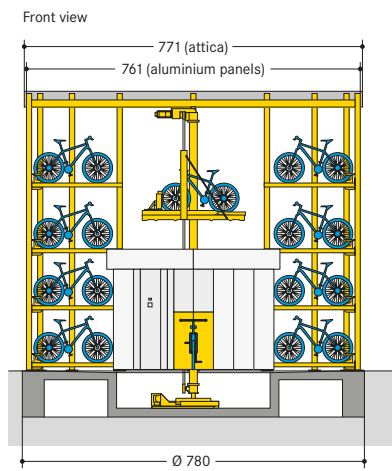

■ WÖHR Bikesafe 885/16 (58 parking places), handlebar width 76 cm

■ WÖHR Bikesafe 885/16 (58 parking places), handlebar width 83 cm

■ WÖHR Bikesafe 885/20 (74 parking places), handlebar width 76 cm

■ WÖHR Bikesafe 885/20 (74 parking places), handlebar width 83 cm

■ WÖHR Bikesafe 885/24 (90 parking places), handlebar width 76 cm

■ WÖHR Bikesafe 885/24 (90 parking places), handlebar width 83 cm