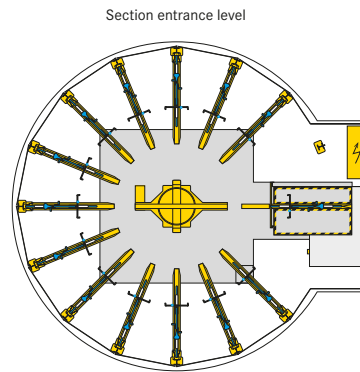

■ WÖHR Bikesafe 885/16 (58 parking places), handlebar width 76 cm

■ WÖHR Bikesafe 885/16 (58 parking places), handlebar width 83 cm

■ WÖHR Bikesafe 885/20 (74 parking places), handlebar width 76 cm

■ WÖHR Bikesafe 885/20 (74 parking places), handlebar width 83 cm

■ WÖHR Bikesafe 885/24 (90 parking places), handlebar width 76 cm

■ WÖHR Bikesafe 885/24 (90 parking places), handlebar width 83 cm