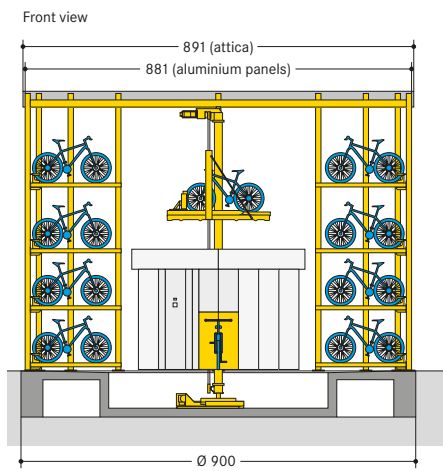

■ WÖHR Bikesafe 885/16 (58 parking places), handlebar width 76 cm

■ WÖHR Bikesafe 885/16 (58 parking places), handlebar width 83 cm

■ WÖHR Bikesafe 885/20 (74 parking places), handlebar width 76 cm

■ WÖHR Bikesafe 885/20 (74 parking places), handlebar width 83 cm

■ WÖHR Bikesafe 885/24 (90 parking places), handlebar width 76 cm

■ WÖHR Bikesafe 885/24 (90 parking places), handlebar width 83 cm