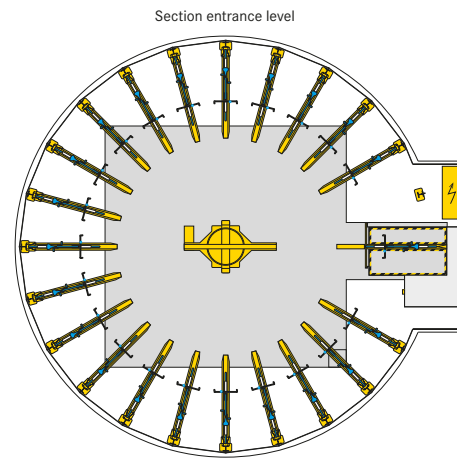

■ WÖHR Bikesafe 885/16 (58 parking places), handlebar width 76 cm

■ WÖHR Bikesafe 885/16 (58 parking places), handlebar width 83 cm

■ WÖHR Bikesafe 885/20 (74 parking places), handlebar width 76 cm

■ WÖHR Bikesafe 885/20 (74 parking places), handlebar width 83 cm

■ WÖHR Bikesafe 885/24 (90 parking places), handlebar width 76 cm

■ WÖHR Bikesafe 885/24 (90 parking places), handlebar width 83 cm