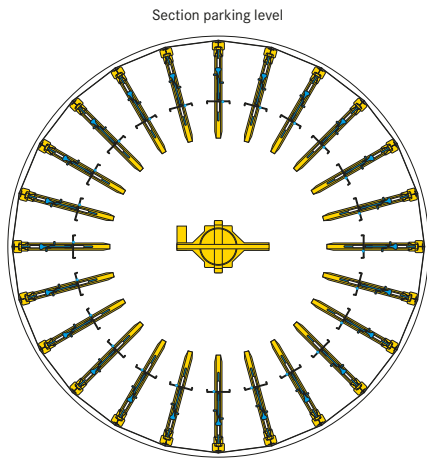

■ WÖHR Bikesafe 885/16 (58 parking places), handlebar width 76 cm

■ WÖHR Bikesafe 885/16 (58 parking places), handlebar width 83 cm

■ WÖHR Bikesafe 885/20 (74 parking places), handlebar width 76 cm

■ WÖHR Bikesafe 885/20 (74 parking places), handlebar width 83 cm

■ WÖHR Bikesafe 885/24 (90 parking places), handlebar width 76 cm

■ WÖHR Bikesafe 885/24 (90 parking places), handlebar width 83 cm