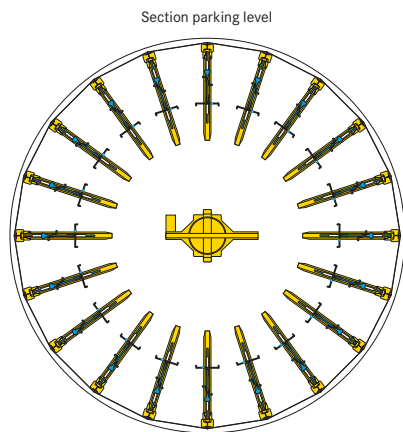

■ WÖHR Bikesafe 885/16 (58 parking places), handlebar width 76 cm

■ WÖHR Bikesafe 885/16 (58 parking places), handlebar width 83 cm

■ WÖHR Bikesafe 885/20 (74 parking places), handlebar width 76 cm

■ WÖHR Bikesafe 885/20 (74 parking places), handlebar width 83 cm

■ WÖHR Bikesafe 885/24 (90 parking places), handlebar width 76 cm

■ WÖHR Bikesafe 885/24 (90 parking places), handlebar width 83 cm