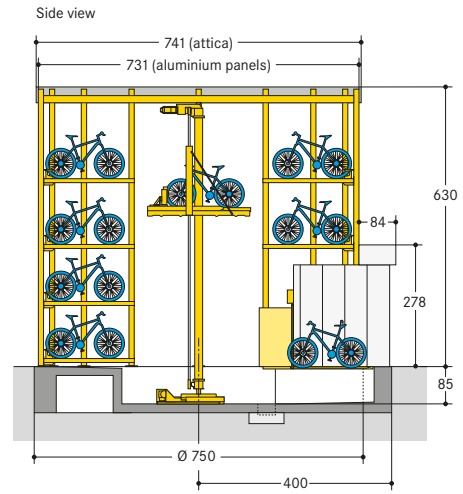

■ WÖHR Bikesafe 885/16 (58 parking places), handlebar width 76 cm

■ WÖHR Bikesafe 885/16 (58 parking places), handlebar width 83 cm

■ WÖHR Bikesafe 885/20 (74 parking places), handlebar width 76 cm

■ WÖHR Bikesafe 885/20 (74 parking places), handlebar width 83 cm

■ WÖHR Bikesafe 885/24 (90 parking places), handlebar width 76 cm

■ WÖHR Bikesafe 885/24 (90 parking places), handlebar width 83 cm