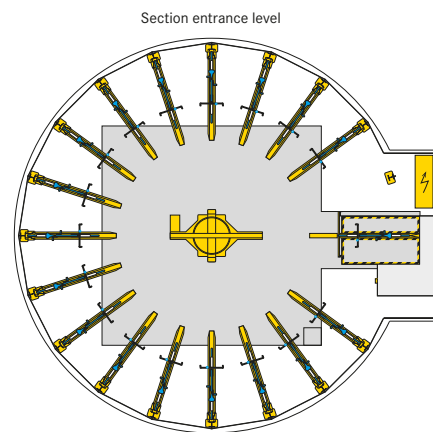

■ WÖHR Bikesafe 885/16 (58 parking places), handlebar width 76 cm

■ WÖHR Bikesafe 885/16 (58 parking places), handlebar width 83 cm

■ WÖHR Bikesafe 885/20 (74 parking places), handlebar width 76 cm

■ WÖHR Bikesafe 885/20 (74 parking places), handlebar width 83 cm

■ WÖHR Bikesafe 885/24 (90 parking places), handlebar width 76 cm

■ WÖHR Bikesafe 885/24 (90 parking places), handlebar width 83 cm